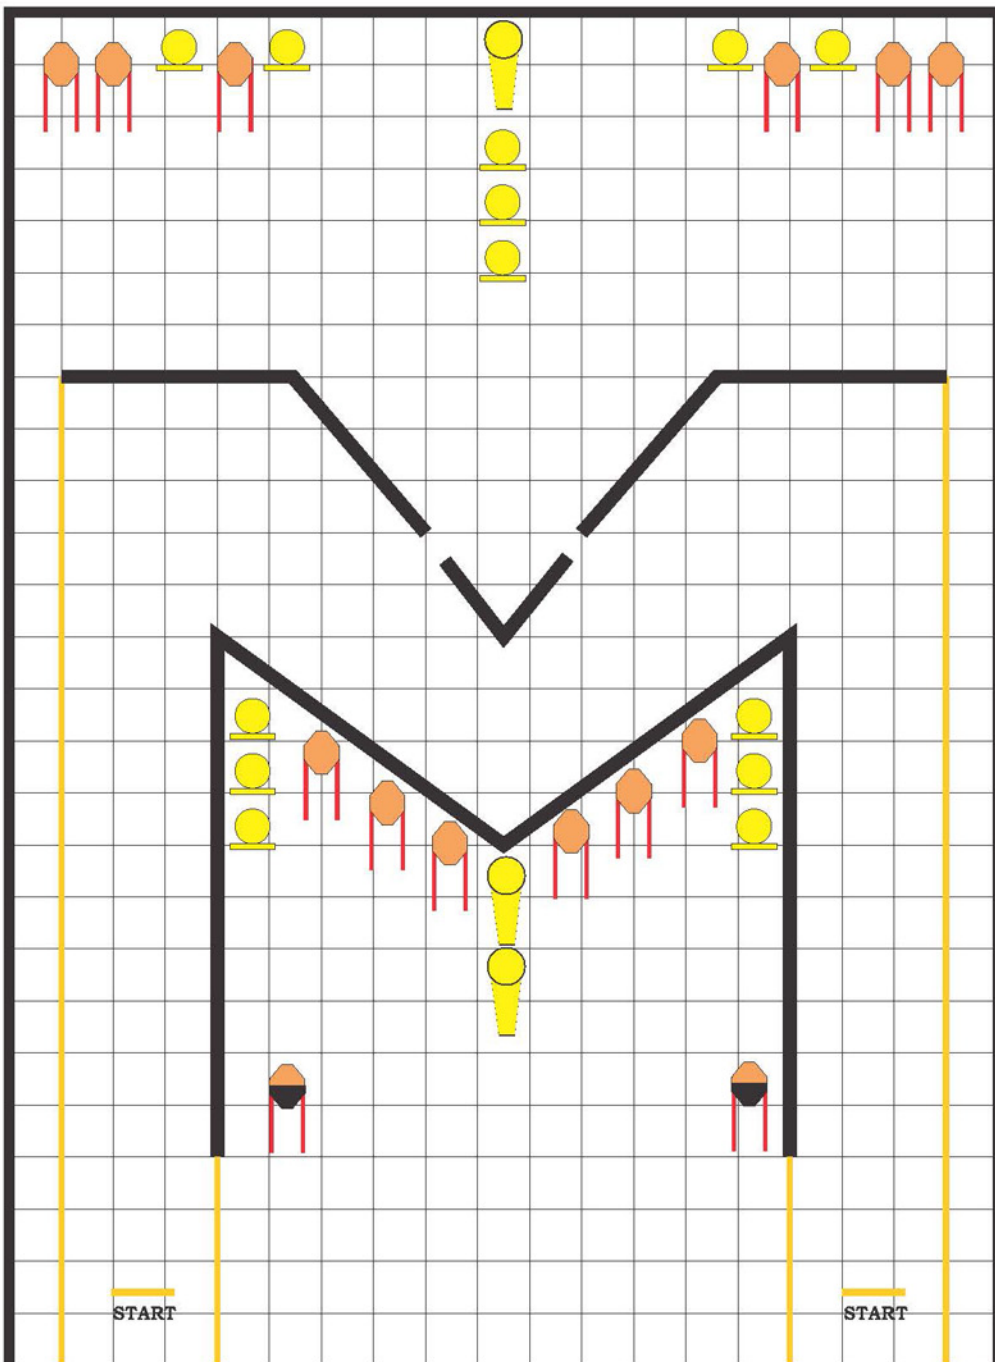

PISTA 05

SHOTGUN

A.LONGA

Pista MEDIA

Alvos: 13 Peppers
03 Poppers
Disparos mínimos: 16
Condição da arma:
carregada.
Posição de início: 8.2.2.1.
Início da contagem do
tempo: ao sinal sonoro.
Procedimento: ao sinal
resolva.
Distancias: 8 a 12m.

MEDIUM Course

Targets: 13 Peppers
03 Poppers
Minimum Rounds: 16
Firearm Condition:
loaded.
Start Position: 8.2.2.1.
Time Starts: audible.
Procedure: on start
signal, proceed.
Distance: 8 to 12m.

Pista LONGA

Alvos: 14 IPSC Targets
Disparos mínimos: 28
Condição da arma:
carregada.
Posição de início: 8.2.2.1.
Início da contagem do
tempo: ao sinal sonoro.
Procedimento: ao sinal
resolva.
Distancias: 3 a 15m.

LONG Course

Targets: 14 IPSC Targets
Minimum Rounds: 28
Firearm Condition:
loaded.
Start Position: 8.2.2.1.
Time Starts: audible.
Procedure: on start
signal, proceed.
Distance: 3
to 15m.